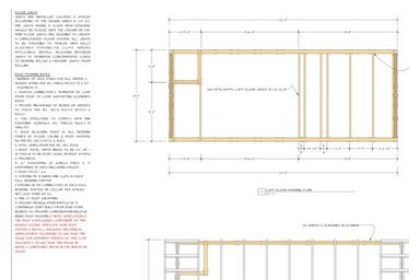

DESCRIPTION
The Moschata tiny house is a charming and functional living space. It features a sleeping loft, a dining area, an office, and a kitchen. The interior is finished with wood paneling, and the exterior is clad in red siding. The house is built on a trailer and is easy to move.

FEATURES
- Sleeping loft
- Dining, office, and kitchen
- Wood paneling
- Red siding
- Trailer-mounted