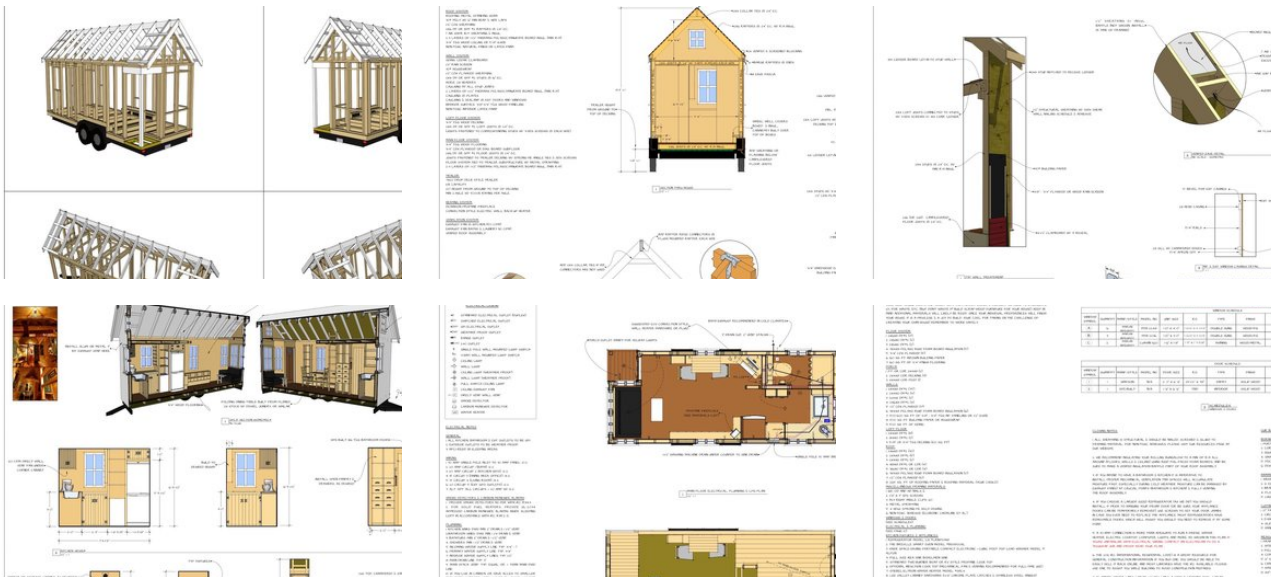

- Estimated Cost to Build: \$17,000
- Foundation: 7' x 20' Trailer
- Lofts: 60 sq. ft. sleeping loft, 18 sq. ft. storage/single sleeping loft.
- Main floor ceiling height (bath & kitchen): 6'-9 1/2"
- Main floor cathedral ceiling (living area): ~11'-0"
- Loft height: 42"
- Conditioned space: 160 sq. ft. + lofts
- Overall footprint (including porch) : 8'-6" x 20'-0"
- Optional dormer

### WHAT'S INCLUDED?

- Photographic cover sheet
- Construction notes & design criteria
- Exterior elevations
- Dimensioned floor & loft plans
- Trailer specifications
- Joist by joist floor framing plan
- Stud by stud wall framing plan
- Rafter by rafter roof framing plan
- Tea table & ladder plans
- 3D framing overview of entire house
- Transverse cross section
- Roof connection section
- Construction details
- Interior isometric cross section for both sides of house
- Details for cabinetry, loft ladder, casings, tea table.
- Electrical & plumbing plans
- Materials list, complete appliances & fixtures lists, window & door schedules and more...
- PDF Print size: 18" x 24" (can also be printed @ home)

- Immediate PDF download with license to build.
- A modifiable [SketchUp](#) model is available for this plan.
- A [dormer addendum](#) plan is available.

[More Info](#) ↓

ADD TO CART

← Share

**DESCRIPTION**  
The Moschata tiny house is a charming and functional living space. It features a sleeping loft, a dining area, an office, and a kitchen. The interior is finished with wood paneling, and the exterior is clad in red siding. The house is built on a trailer and is easy to move.

**FEATURES**  
- Sleeping loft  
- Dining, office, and kitchen  
- Wood paneling  
- Red siding  
- Trailer-mounted

Copyright ©THE small HOUSE CATALOG, LLC, all rights reserved

Disclaimer DMCA