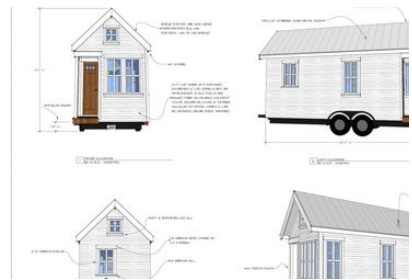

DESCRIPTION
The Moschata tiny house is a charming and functional living space. It features a sleeping loft, a dining area, an office, and a kitchen. The interior is finished with wood paneling, and the exterior is clad in red siding. The house is built on a trailer and is easy to move.

FEATURES
- Sleeping loft
- Dining, office, and kitchen
- Wood paneling
- Red siding
- Trailer-mounted