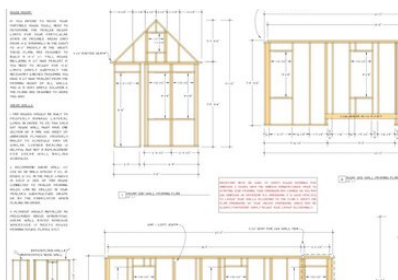

- Estimated Cost to Build: \$17,000
- Foundation: 7' x 20' Trailer
- Lofts: 60 sq. ft. sleeping loft, 18 sq. ft. storage/single sleeping loft.
- Main floor ceiling height (bath & kitchen): 6'-9 1/2"
- Main floor cathedral ceiling (living area): ~11'-0"
- Loft height: 42"
- Conditioned space: 160 sq. ft. + lofts
- Overall footprint (including porch) : 8'-6" x 20'-0"
- Optional dormer

### WHAT'S INCLUDED?

- Photographic cover sheet
- Construction notes & design criteria
- Exterior elevations
- Dimensioned floor & loft plans
- Trailer specifications
- Joist by joist floor framing plan
- Stud by stud wall framing plan
- Rafter by rafter roof framing plan
- Tea table & ladder plans
- 3D framing overview of entire house
- Transverse cross section
- Roof connection section
- Construction details
- Interior isometric cross section for both sides of house
- Details for cabinetry, loft ladder, casings, tea table.
- Electrical & plumbing plans
- Materials list, complete appliances & fixtures lists, window & door schedules and more...
- PDF Print size: 18" x 24" (can also be printed @ home)

- Immediate PDF download with license to build.
- A modifiable [SketchUp](#) model is available for this plan.
- A [dormer addendum](#) plan is available.

[More Info](#) ↓

ADD TO CART

← Share

**DESCRIPTION**  
The Moschata tiny house is a charming and functional living space. It features a sleeping loft, a dining area, an office, and a kitchen. The interior is finished with wood paneling, and the exterior is clad in red siding. The house is built on a trailer and is easy to move.

**FEATURES**  
- Sleeping loft  
- Dining, office, and kitchen  
- Wood paneling  
- Red siding  
- Trailer-mounted

Copyright ©THE small HOUSE CATALOG, LLC, all rights reserved

Disclaimer DMCA