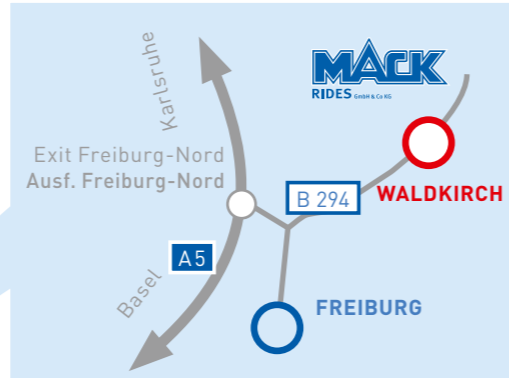

➤ HOW TO FIND US

➤ MOTORWAY A5:

- Exit Freiburg-Nord
- towards Waldkirch (B 294)
- Exit Waldkirch-West towards Waldkirch
- in Waldkirch first set of lights turn left
- into Industriestrasse
- then first right
- into Mauermattenstrasse