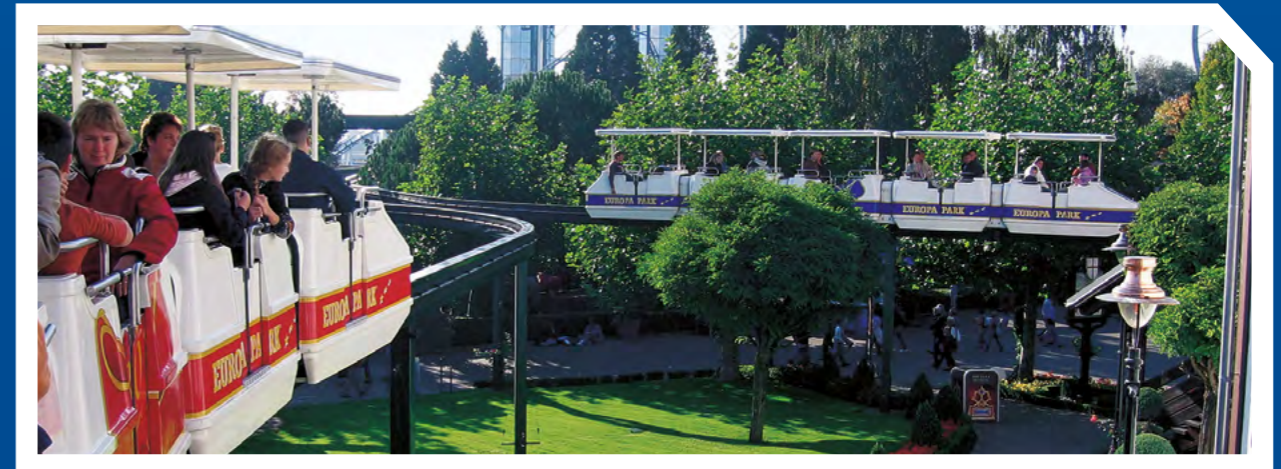

➤ MONORAIL

With our people mover systems your park will get a safe, fast and cost-effective transportation system. And the very best – it's green! Silent and gentle, your guests will enjoy the ride while riding above your park.