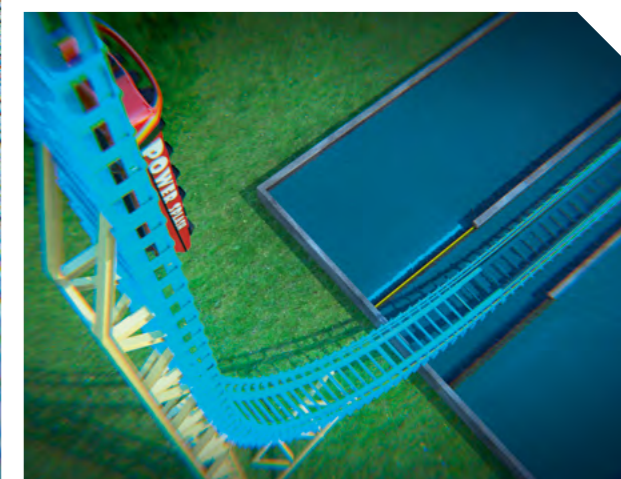

➤ POWERSPLASH

32

WATER RIDES

33

WATER RIDES

➤ PRODUCT INFO

The PowerSplash is the first water ride with LSM launching system. It combines powerful accelerations with the crazy heights and drops of a classic water ride and is based on our long experience of the SuperSplash ride. With a fairly small footprint, the PowerSplash offers great visuals and is easy to integrate into the existing park landscape. The huge 20-seater boats are equipped with the most comfortable lap bar seating system adapted to a water ride.

➤ PRODUCT DETAILS

After the passengers board the boat the turntable switch will rotate it so that it is placed on the main ride track. With the LSM system the boat then is accelerated backwards until it reaches the vertical track where it slows down and is sent back forward by gravity. While traveling over the channel the water level is lowered so that the boat won't be slowed down. In the forward movement the boat again is accelerated by the stators and then travels again 90 degrees up in the air. While reaching the highest point the passengers will feel an extended airtime until

they reach the final backward acceleration. With about 100 km/h the boat then is pushed to its highest point during the ride time with 40 meters. It's now that the weirs at the channel will open. Water flows into the channel and the boat creates a huge splash as it slows down and is positioned to be transferred to the station. With several seconds of airtime on the hump and on both ends of the vertical track the PowerSplash will create a lot of cheers.

➤ TOP FEATURES

- → SMALL FOOTPRINT
- → HUGE HEIGHTS
- → EXTENDED AIRTIME
- → GREAT VISUALS
- → LAUNCHED WATER RIDE
- → 20-SEATER BOATS
- → LAP BAR ONLY (CLASS 5)
- → 2 X BACKWARD LAUNCH, 1 X FORWARD LAUNCH