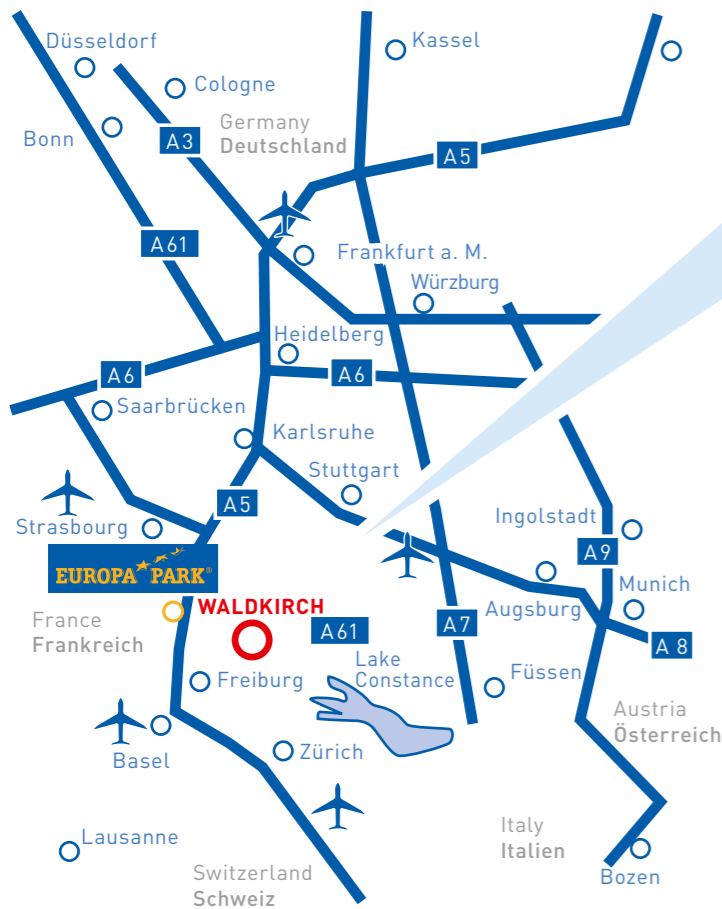

➤ HOW TO FIND US

➤ MOTORWAY A5:

- Exit Freiburg-Nord
- towards Waldkirch (B 294)
- Exit Waldkirch-West towards Waldkirch
- in Waldkirch first set of lights turn left
- into Industriestrasse
- then first right
- into Mauermattenstrasse