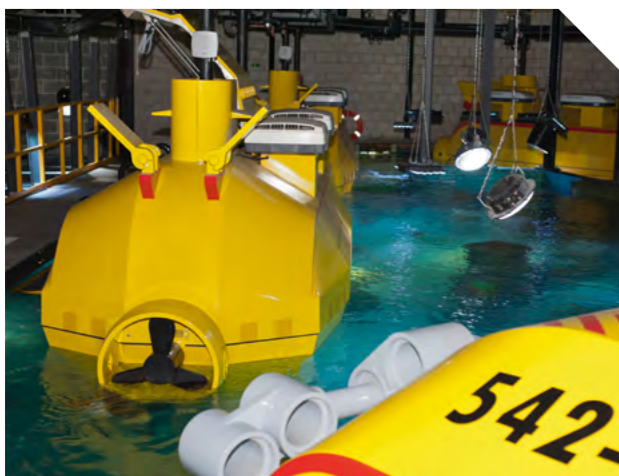

➤ TOP FEATURES

- CUSTOMER DESIGNED CARS
- FLEXIBLE SPEED
- SPINNING CARS – CONTROLLED BY GUESTS
- FROM 2- TO 8-SEATER CARS
- INTERACTIVE EXPERIENCE

➤ REFERENCES

➤ SUBMARINE DARK RIDE

➤ PRODUCT INFO

Whether it's the Nautilus or a yellow submarine – those vessels have one thing in common: Exploring sea creatures is an adventure for everyone. Now MACK Rides brings this great experience to theme parks and aquariums around the world.