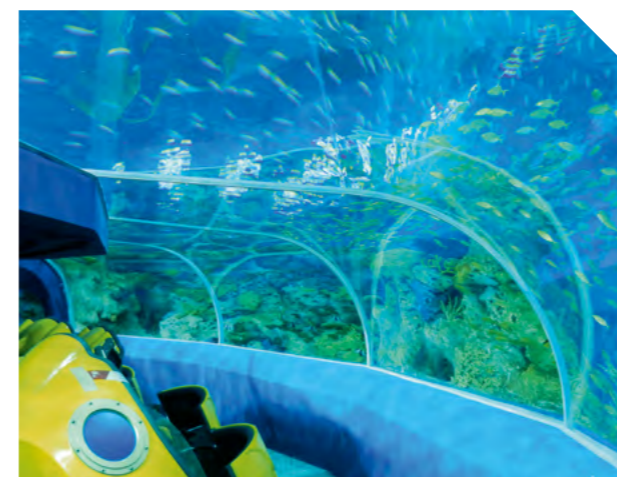

➤ REFERENCES