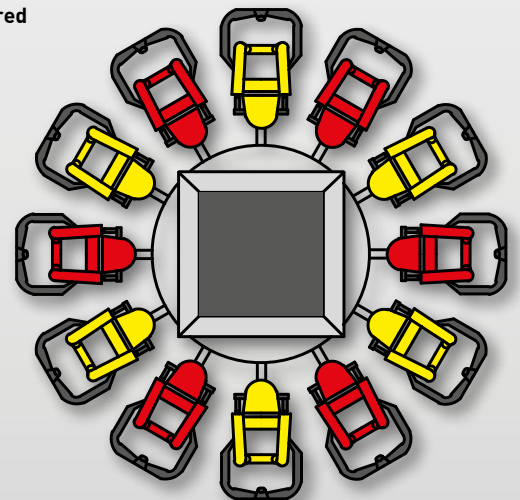

NEW RELEASE
ROTATING GONDOLA

Size: 5x5x10mt (12 - 18)
Height: 10 - 12 - 18 mt
Capacity: 12 seats
Gondola: Rotating
Power: Upon the size
Hydraulic powered