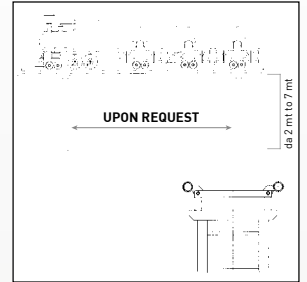

# Wild 30/40 mt Mouse

**Wild Mouse 30 mt**  
**Ground dimensions:** 30x20 mt  
**Track height:** 11,5 mt  
**Track lenght:** 335 mt  
**Max speed:** 11,5 mt/sec - 6 cars (4 seat each)  
**Theoretical capacity:** 800 persons/hour  
**Safety brake system:** Block System