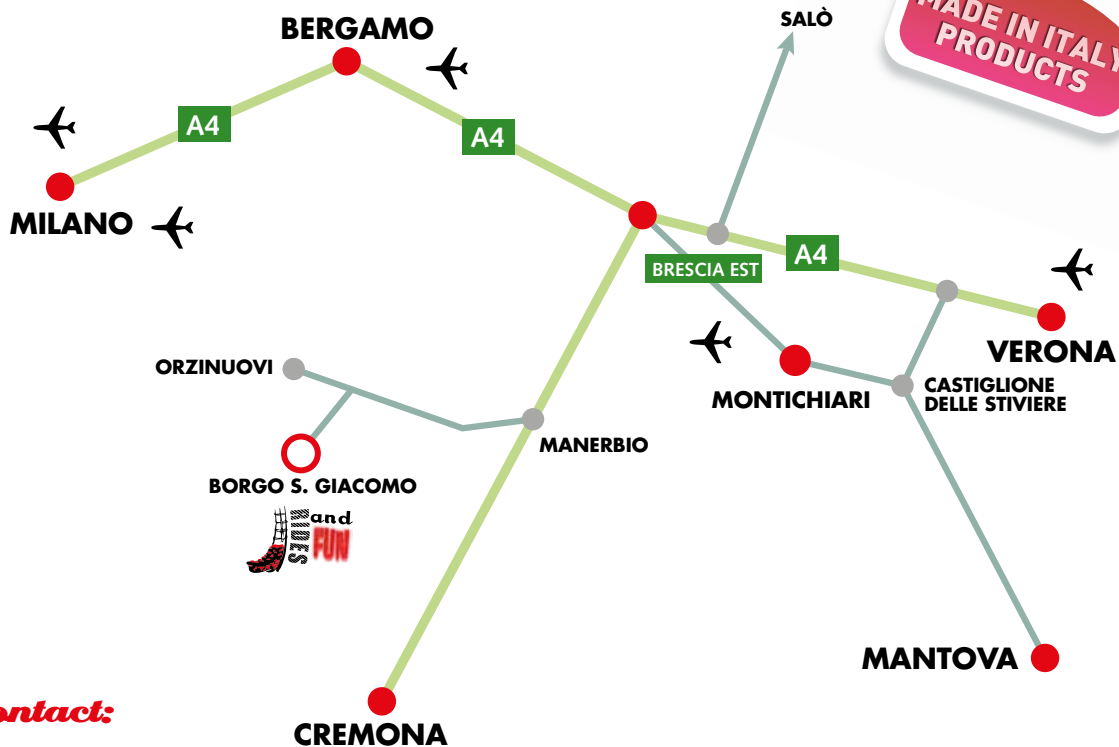

Contact:

Rides And Fun s.r.l.
Via dell'Ecologia, 16
25022 Borgo San Giacomo (Bs) Italy

Phone +39 030 9408126
Fax +39 030 9408564

www.ridesandfun.com - rides@tomasoni-group.com
www.tomasoni-group.com

80 km from BERGAMO ORIO AL SERIO Airport
100 km from VERONA CATULLO Airport
170 km from MILANO MALPENSA Airport
80 km from MILANO LINATE Airport

RidesandFun
installations all over
the World