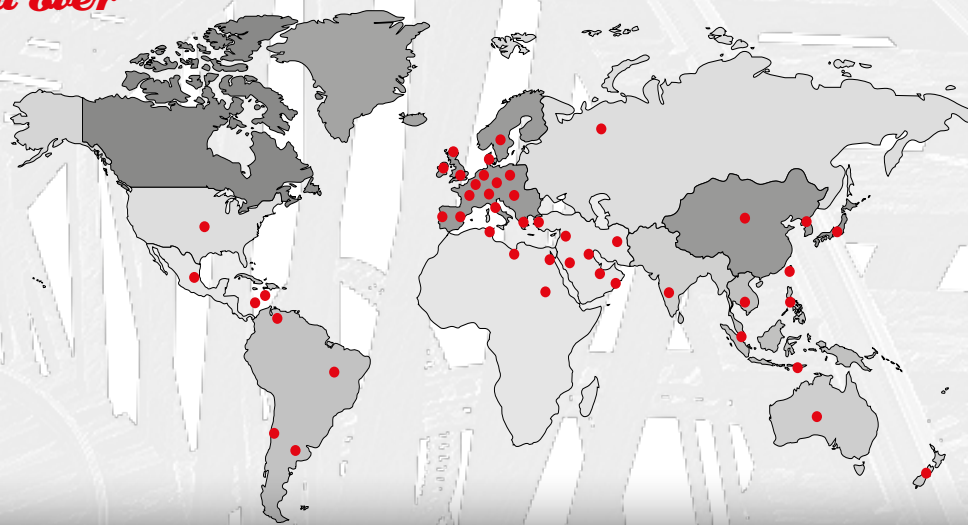

80 km from BERGAMO ORIO AL SERIO Airport  
 100 km from VERONA CATULLO Airport  
 170 km from MILANO MALPENSA Airport  
 80 km from MILANO LINATE Airport

**RidesandFun**  
**installations all over**  
**the World**