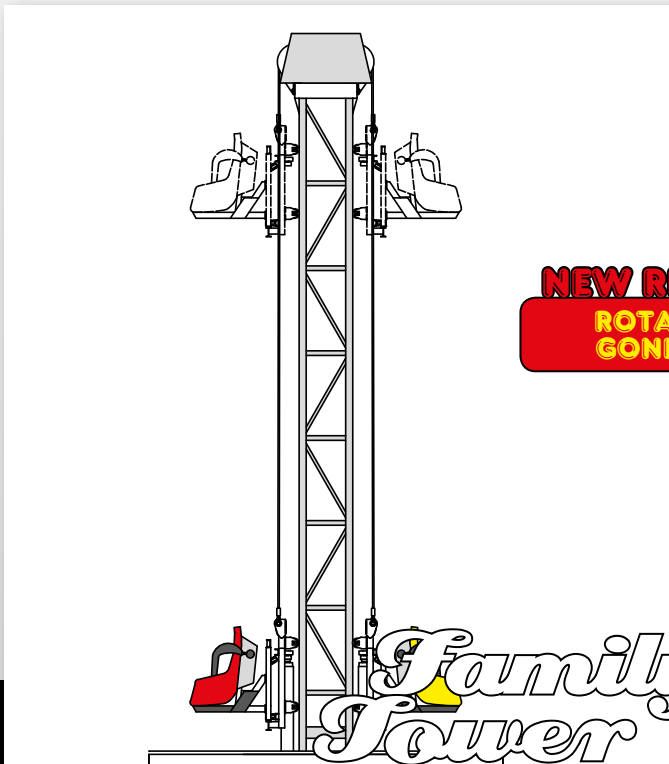

# TOMASONI

G R O U P

[www.tomasonimeccanica.it](http://www.tomasonimeccanica.it)

[www.ridesandfun.com](http://www.ridesandfun.com)

[www.imecengineering.it](http://www.imecengineering.it)

**SURF 18**  
**Size:** 16,05x8,25x4mt  
**Seats:** 18  
**Power:** 60 Kw

**NEW RELEASE**  
**ROTATING GONDOLA**

**Size:** 5x5x10mt (12 - 18)  
**Height:** 10 - 12 - 18 mt  
**Capacity:** 12 seats  
**Gondola:** Rotating  
**Power:** Upon the size  
**Hydraulic powered**

FIND US ON